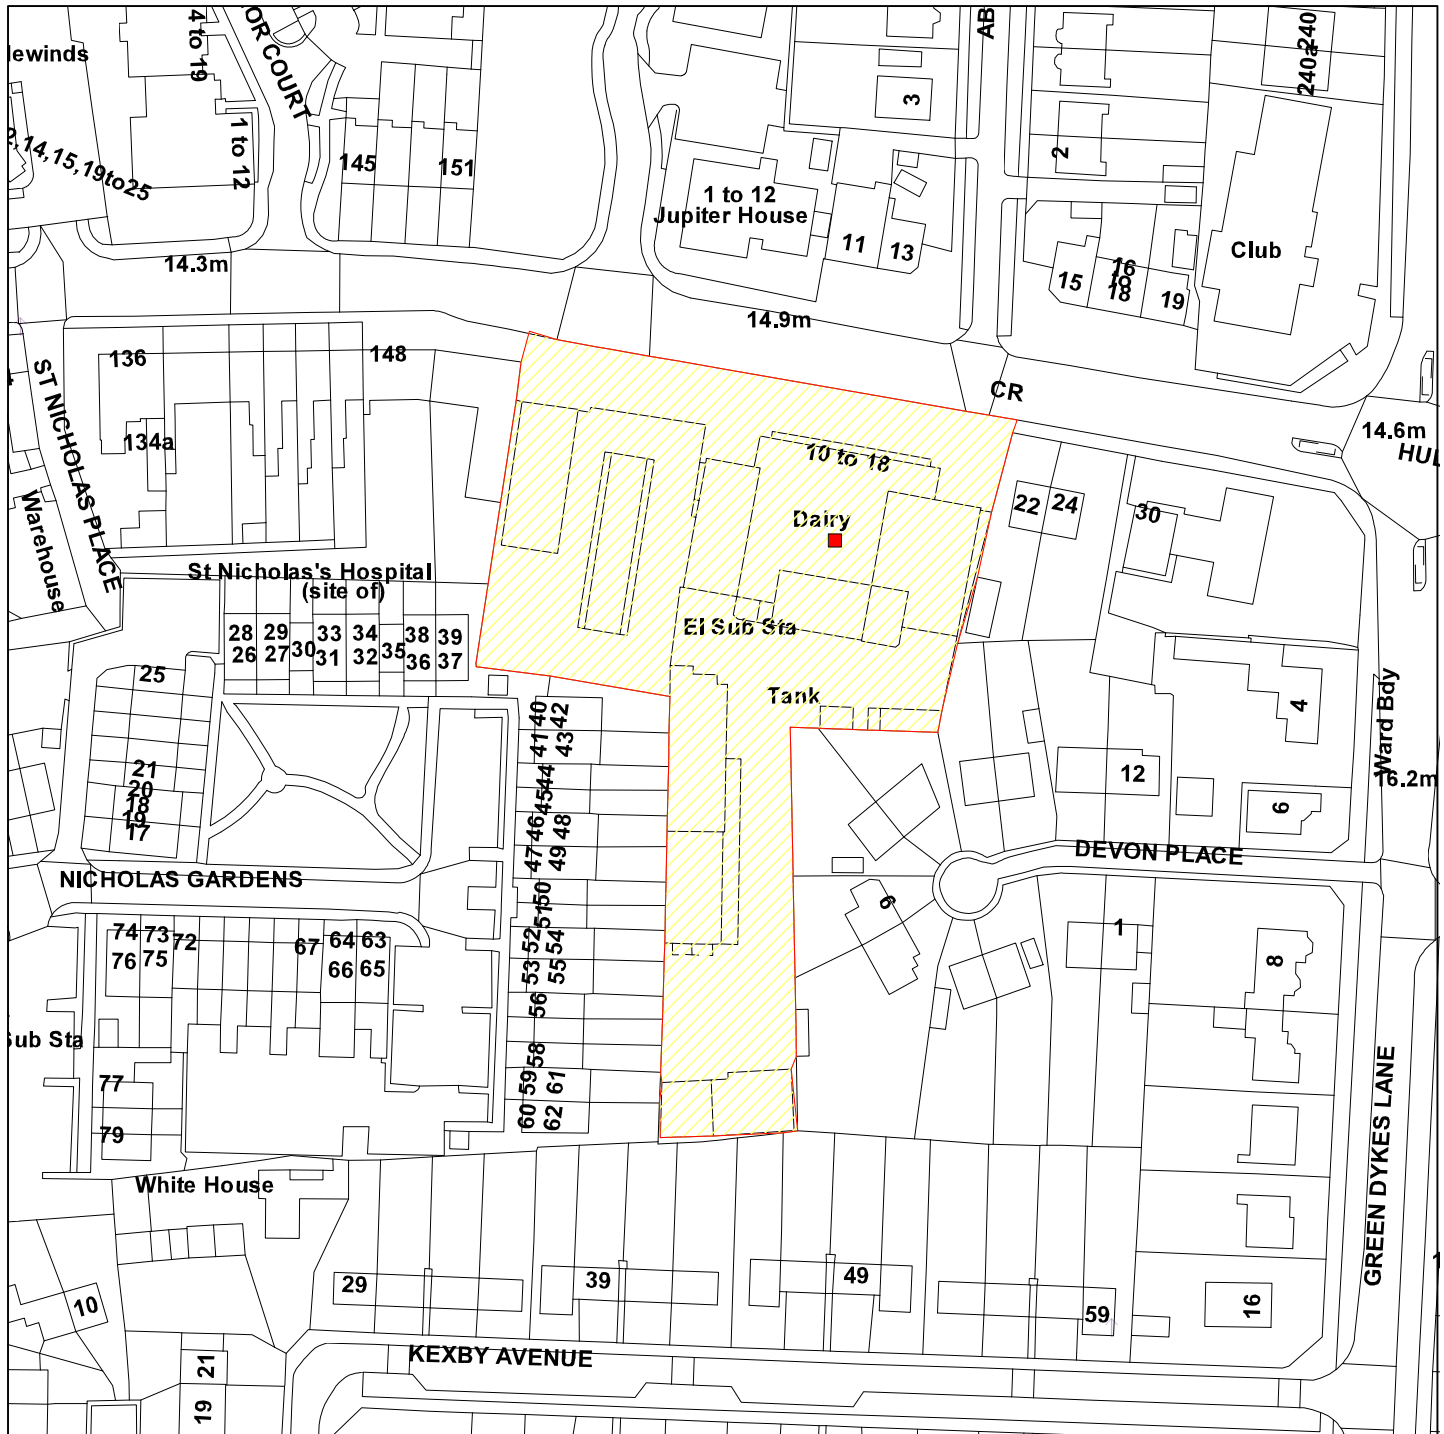

6 - 18 Hull Road, York

11/00050/OUTM

GIS by ESRI (UK)

Scale : 1:1250

Reproduced from the Ordnance Survey map with the permission of the Controller of Her Majesty's Stationery Office © Crown Copyright 2000.

Unauthorised reproduction infringes Crown Copyright and may lead to prosecution or civil proceedings.

Organisation	City of York Council
Department	Planning & Sustainable Development
Comments	Application site
Date	14 March 2011
SLA Number	Not set